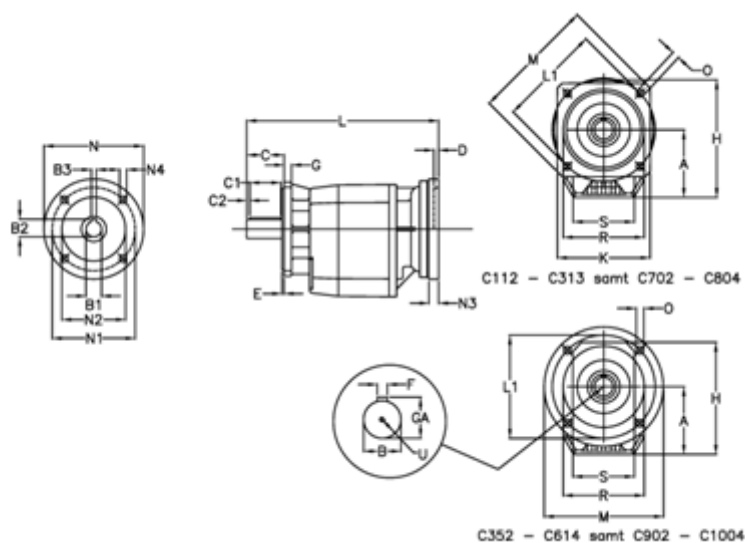

Article number: 406008116802430
 Description: Helical gearbox
 C804F-1168-P80B5

Measures

A = 247.0	D = 4.0	L1 = 350	R = 320
B = 80	E = 5	M = 400	S = 300
B1 = 19	F = 22	N = 200	U = M20x42
B2 = 21.8	G = 20	N1 = 165	
B3 = 6	GA = 85.0	N2 = 130	
C = 140	H = 422.0	N3 = 0	
C1 = 110	K = 350	N4 = M10x12	
C2 = 15	L = 596.0	O = 18.0	